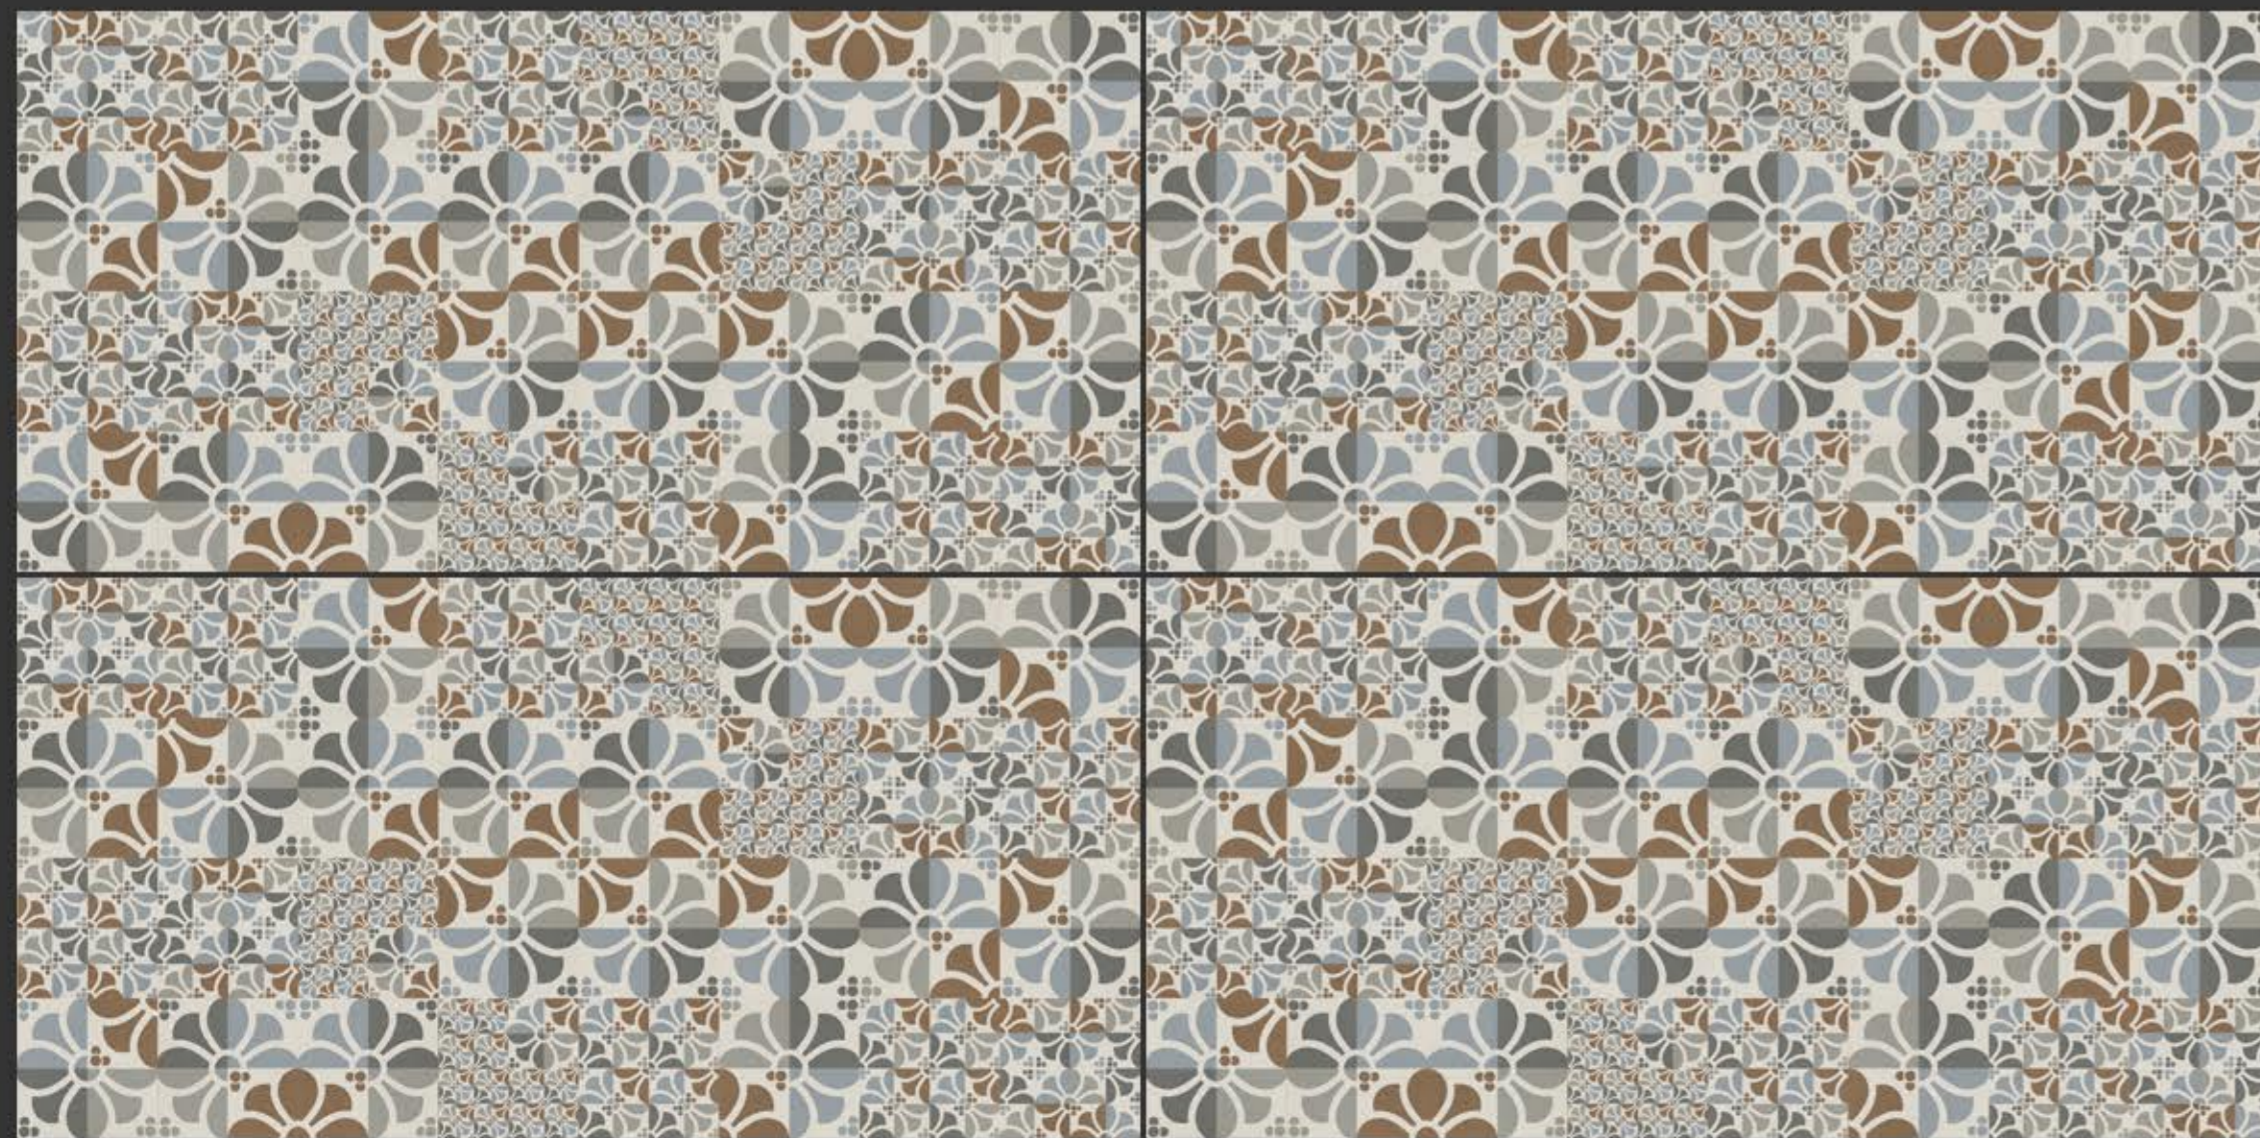

krypton

GRANITO PVT. LTD.

MOROCCAN SERIES

600 X 600 & 600 X 1200 MM

**every floor
tells a story**

2X4 MOROCAN - 1

2X2 MOROCAN - 1

ESHA BEIGE