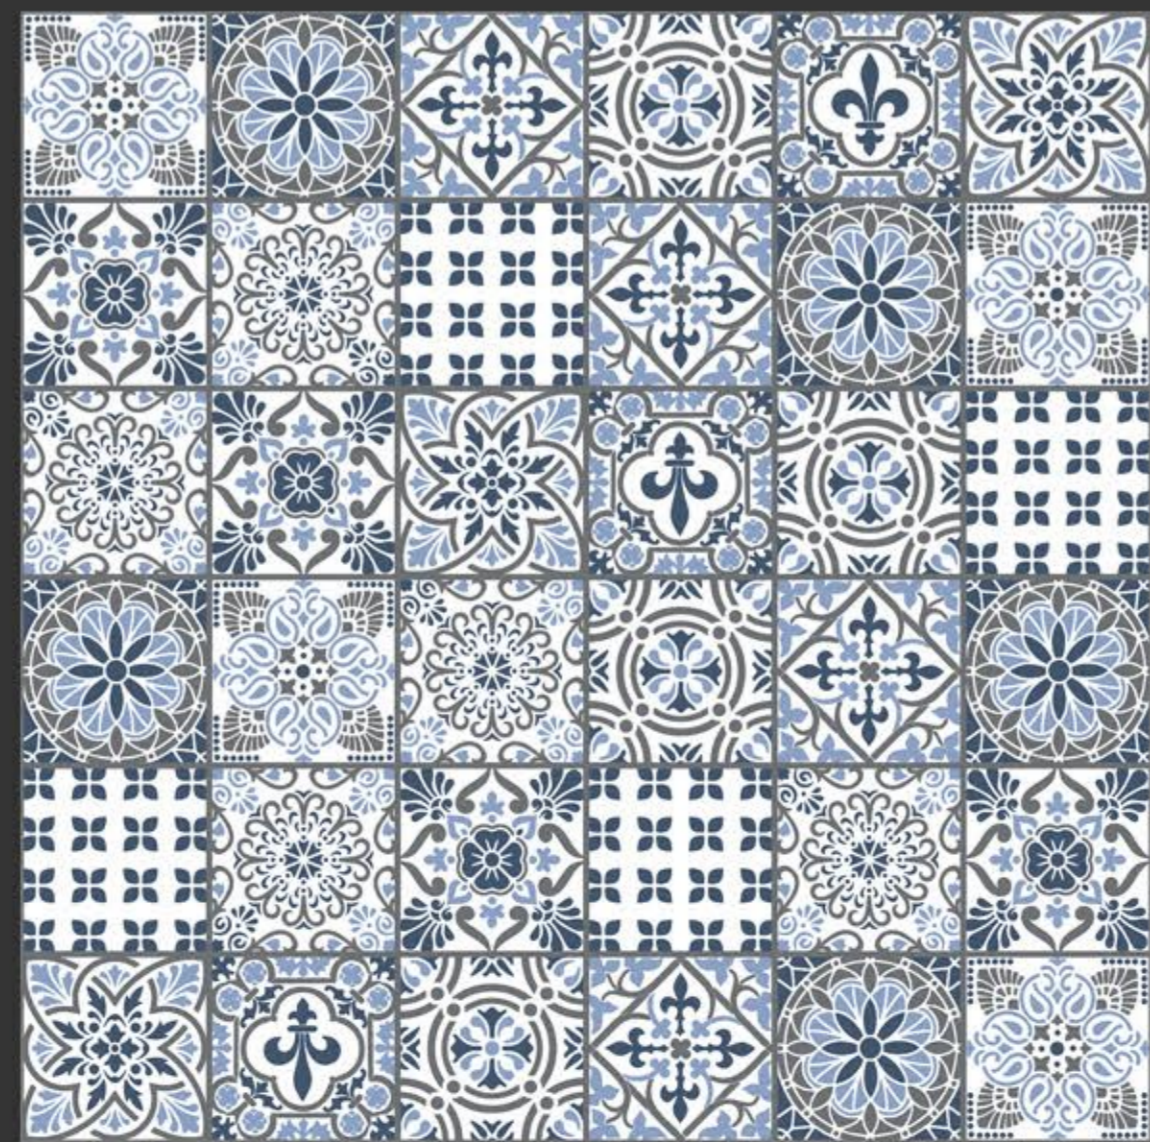

2X2 MOROCAN - 76