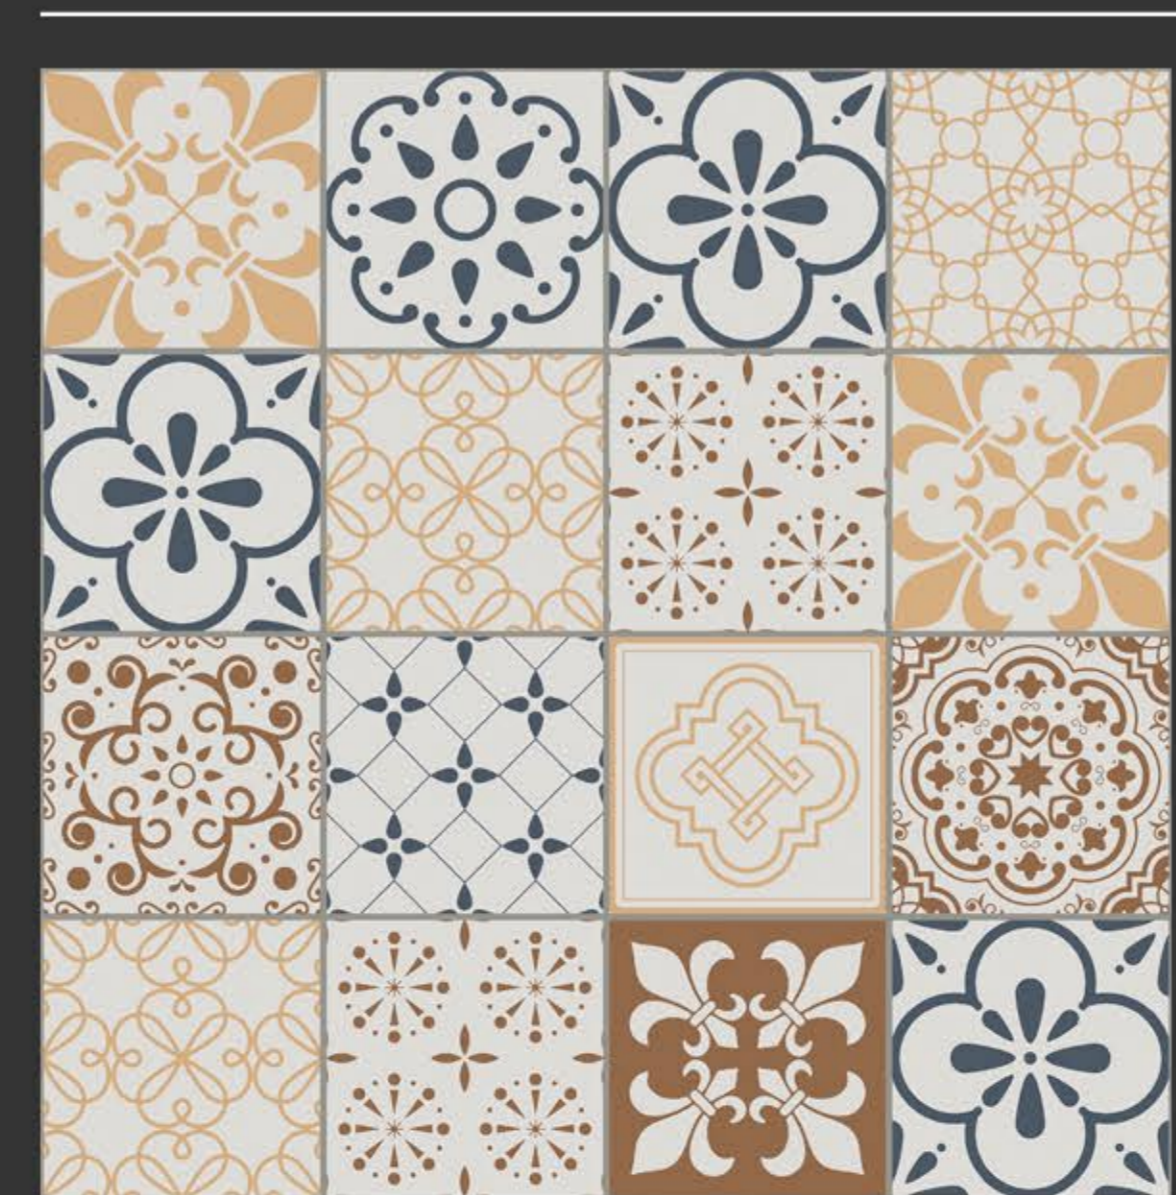

RE WORK RUST

RE WORK ROPE