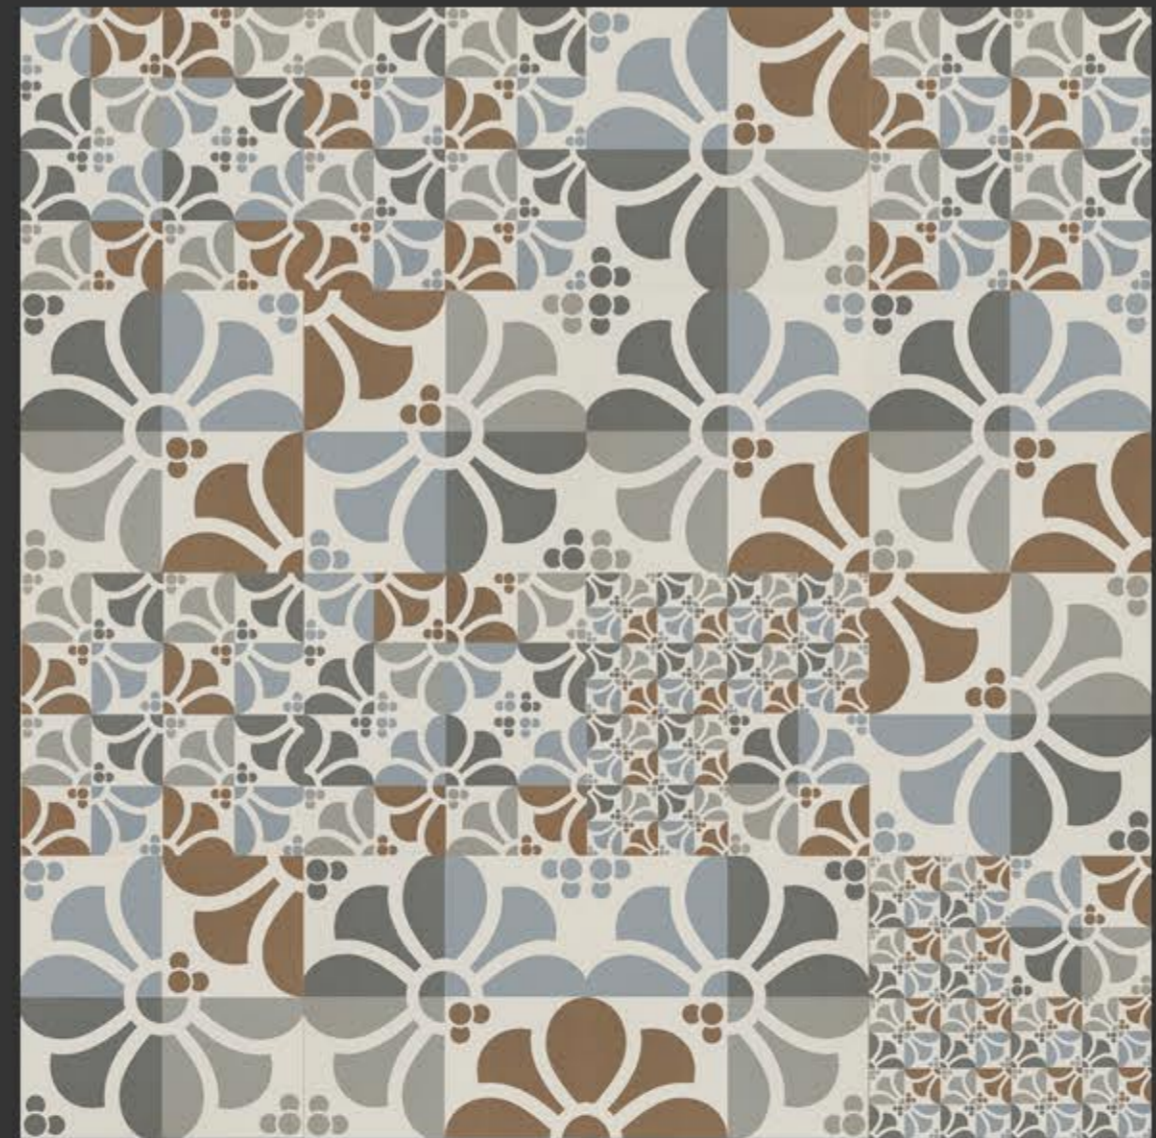

krypton

GRANITO PVT. LTD.

MOROCCAN SERIES

600 X 600 & 600 X 1200 MM

**every floor
tells a story**

2X4 MOROCAN - 1

2X2 MOROCAN - 1

ESHA BEIGE