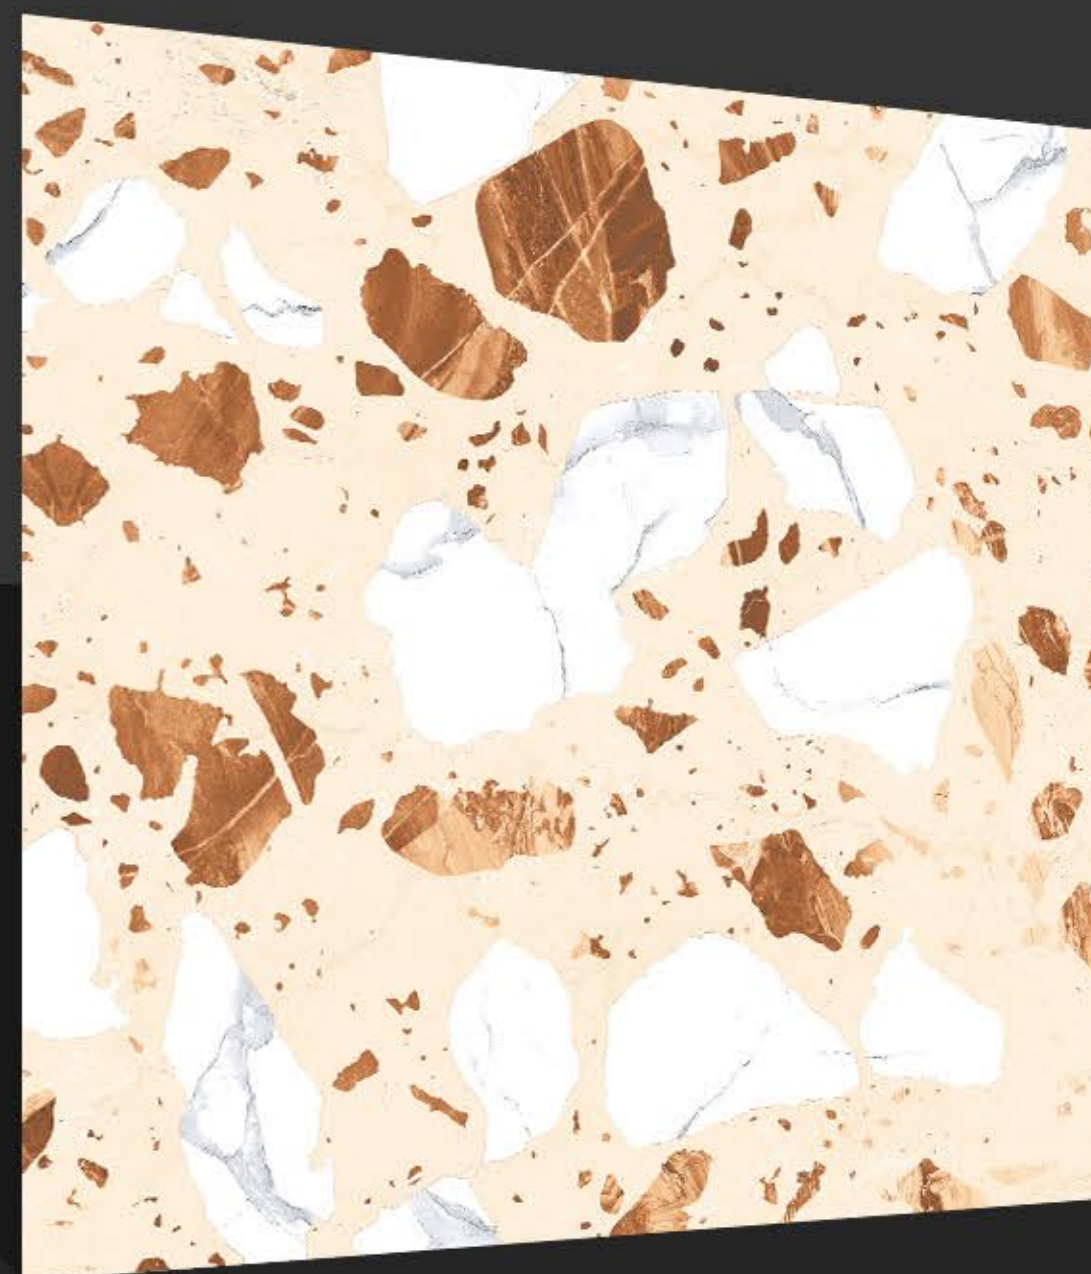

TERRAZO 6013

FINISH
GLOSSY

SIZE
600 X 600 | 600 X 1200 MM