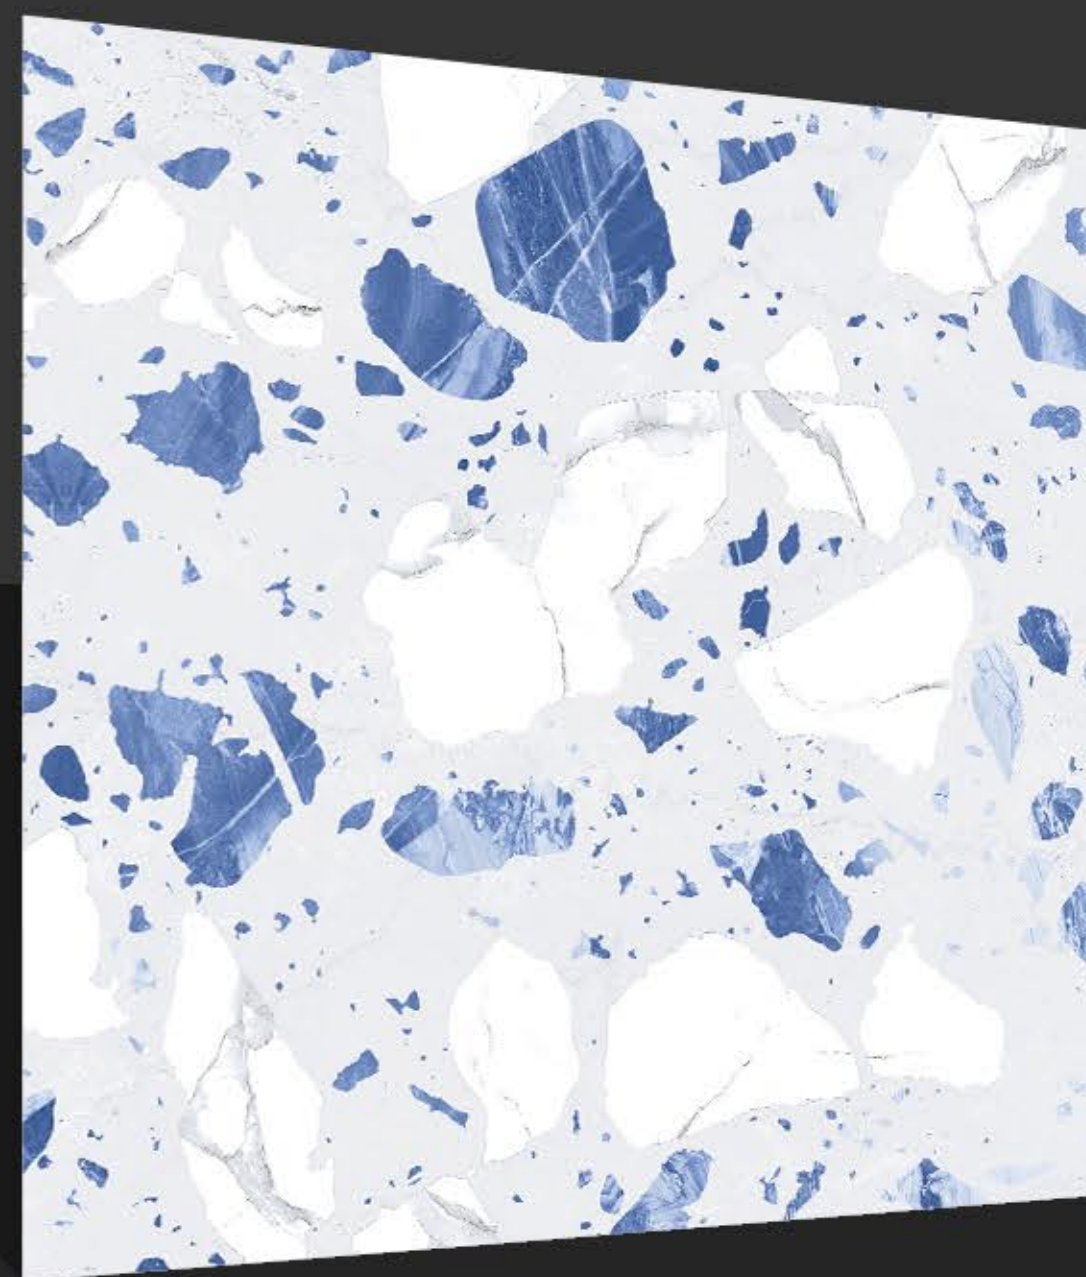

SIZE
600 X 600 | 600 X 1200 MM

GLAZED
VITRIFIED
TILES

TERRAZO 6014

FINISH
GLOSSY

SIZE
600 X 600 | 600 X 1200 MM

GLAZED
VITRIFIED
TILES

TERRAZO 6015

FINISH
GLOSSY