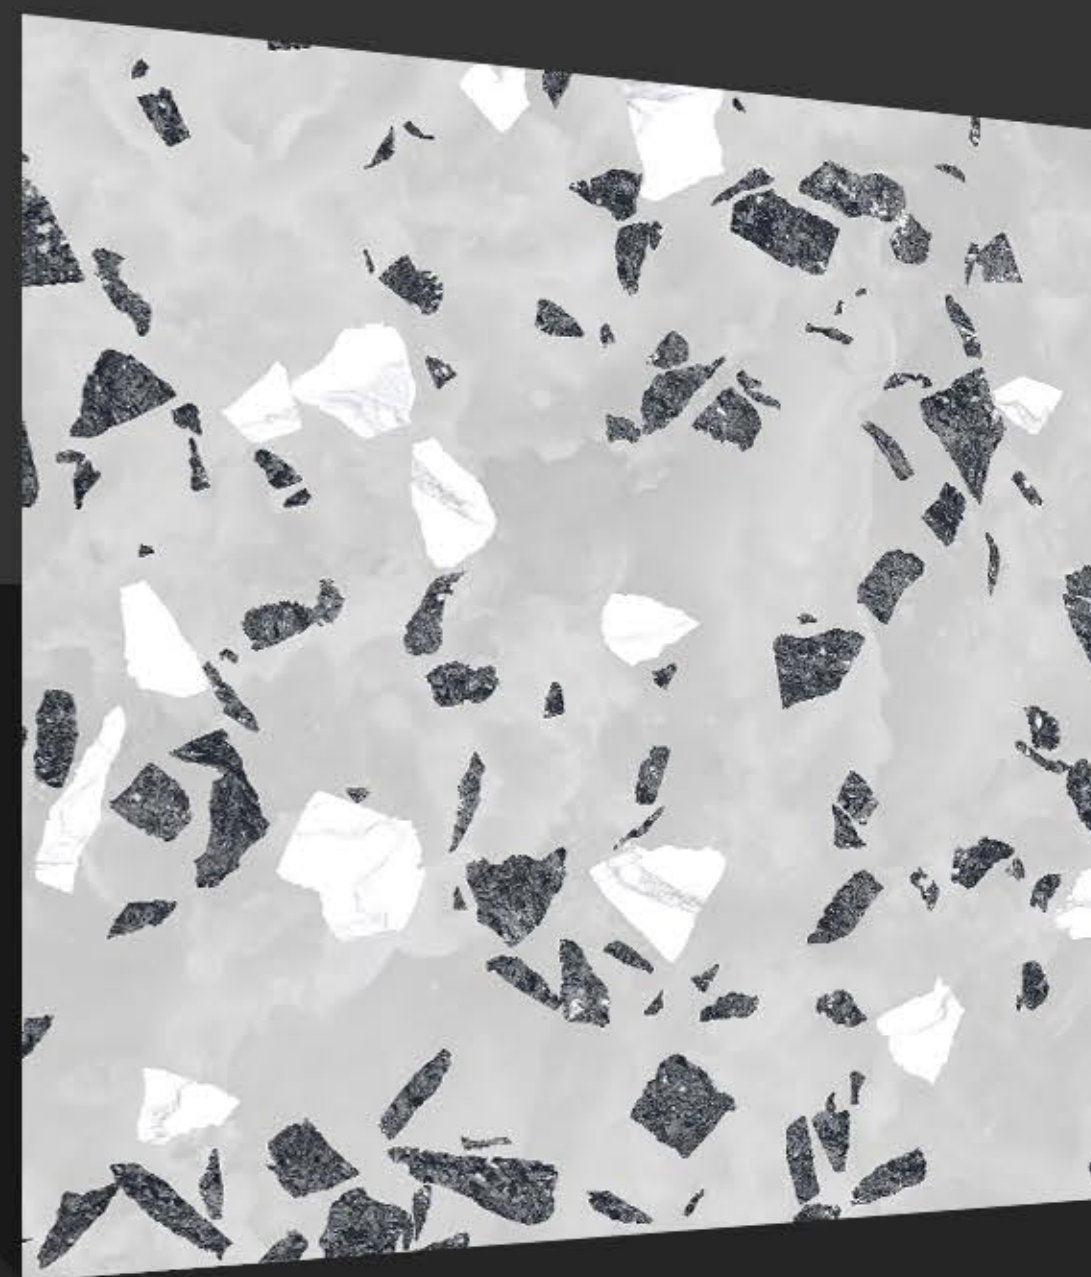

TERRAZO 6004

FINISH
GLOSSY

SIZE
600 X 600 | 600 X 1200 MM