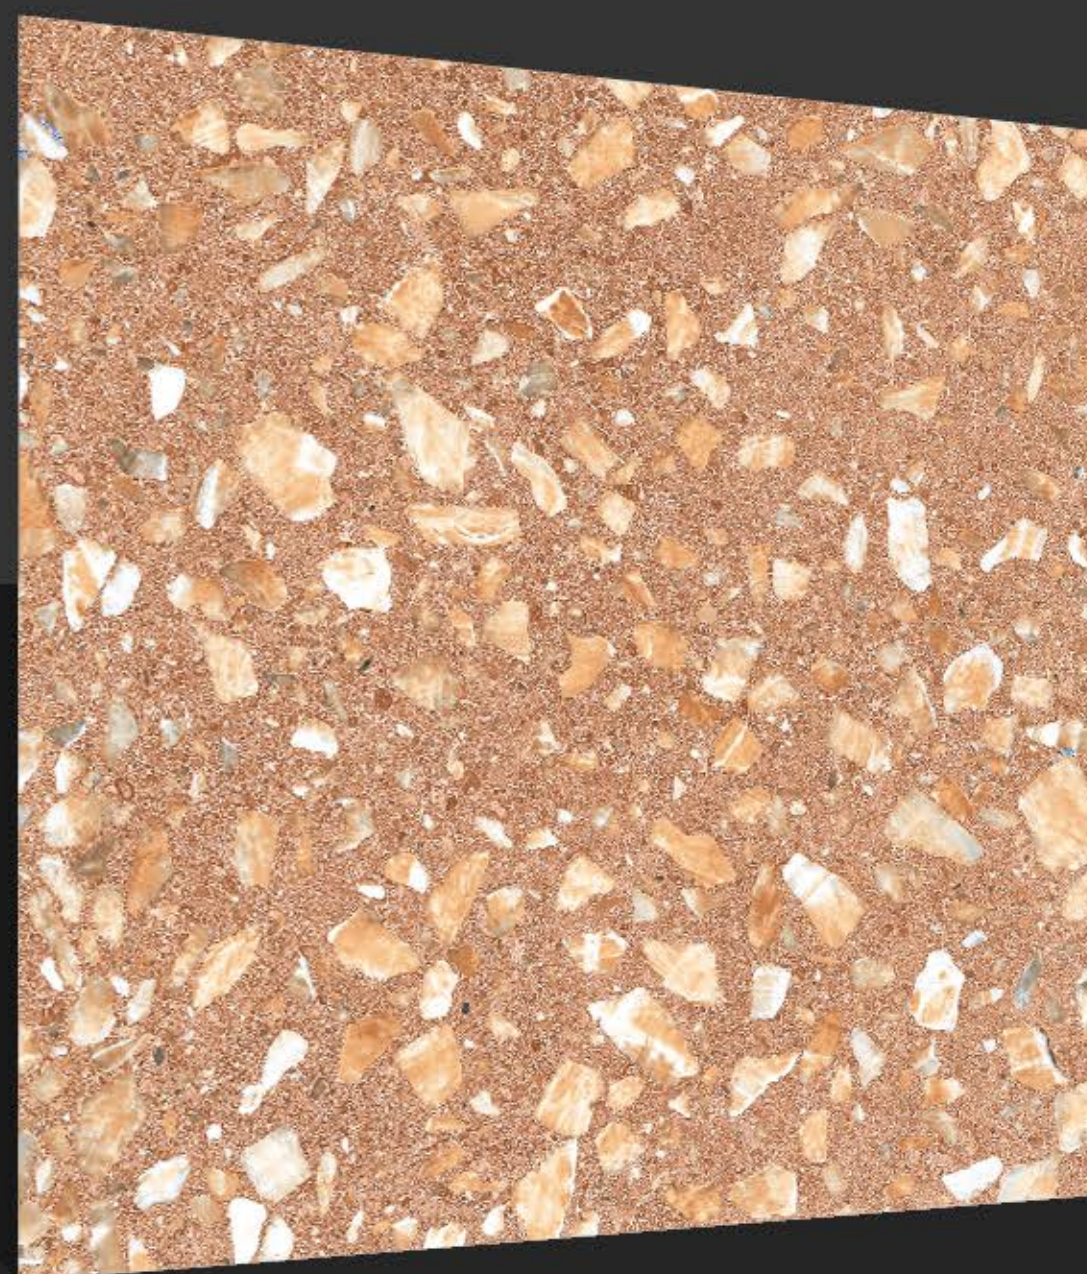

TERRAZO 6011

FINISH
GLOSSY

SIZE
600 X 600 | 600 X 1200 MM