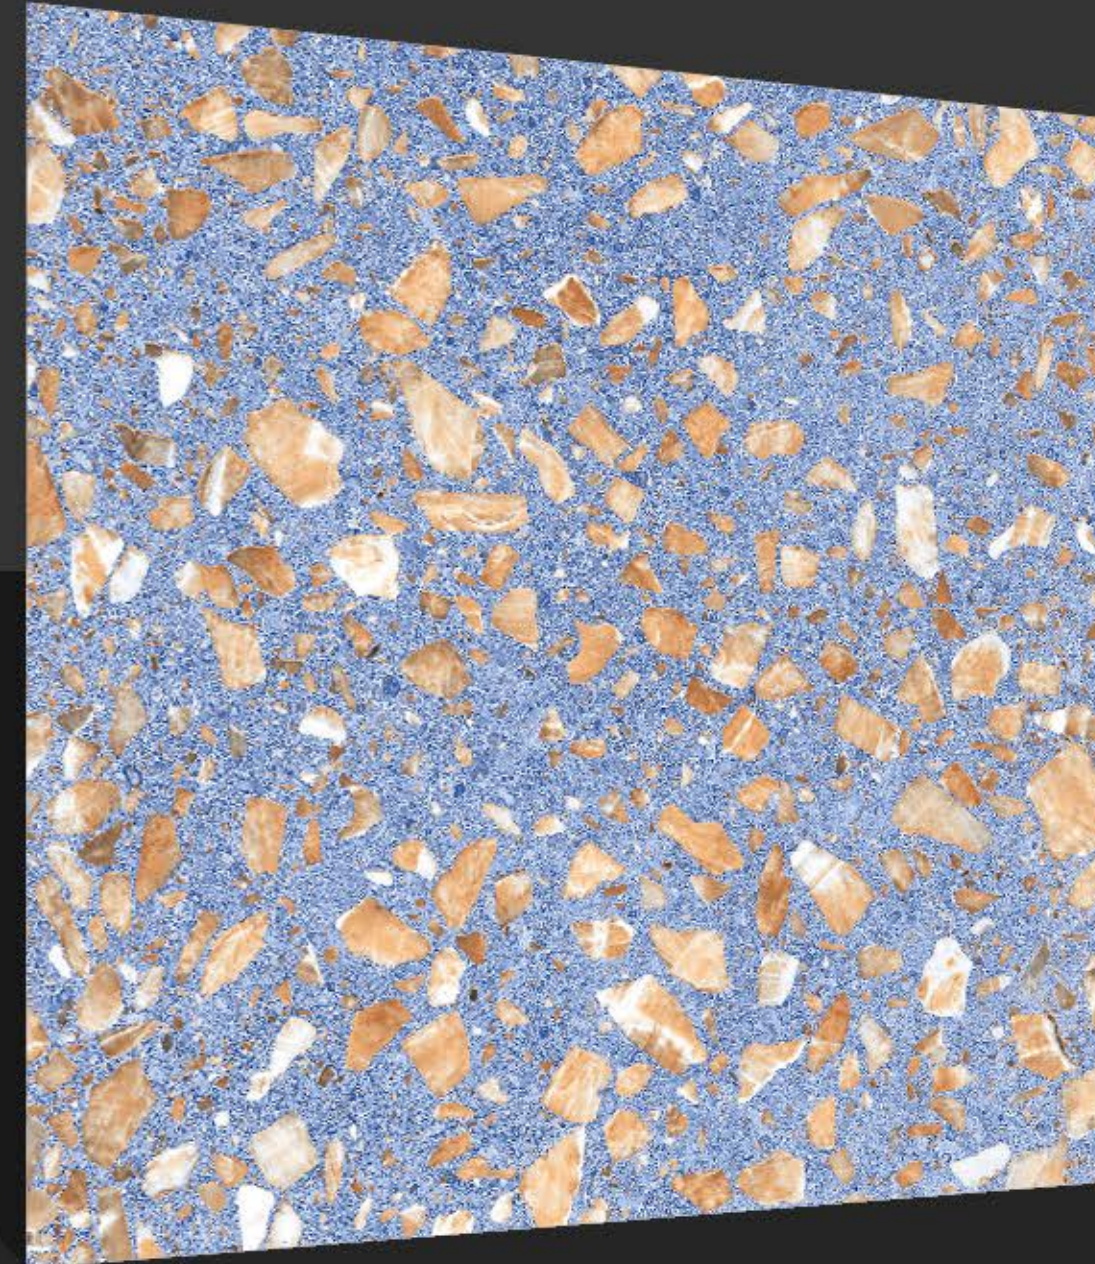

TERRAZO 6010

FINISH
GLOSSY

SIZE
600 X 600 | 600 X 1200 MM