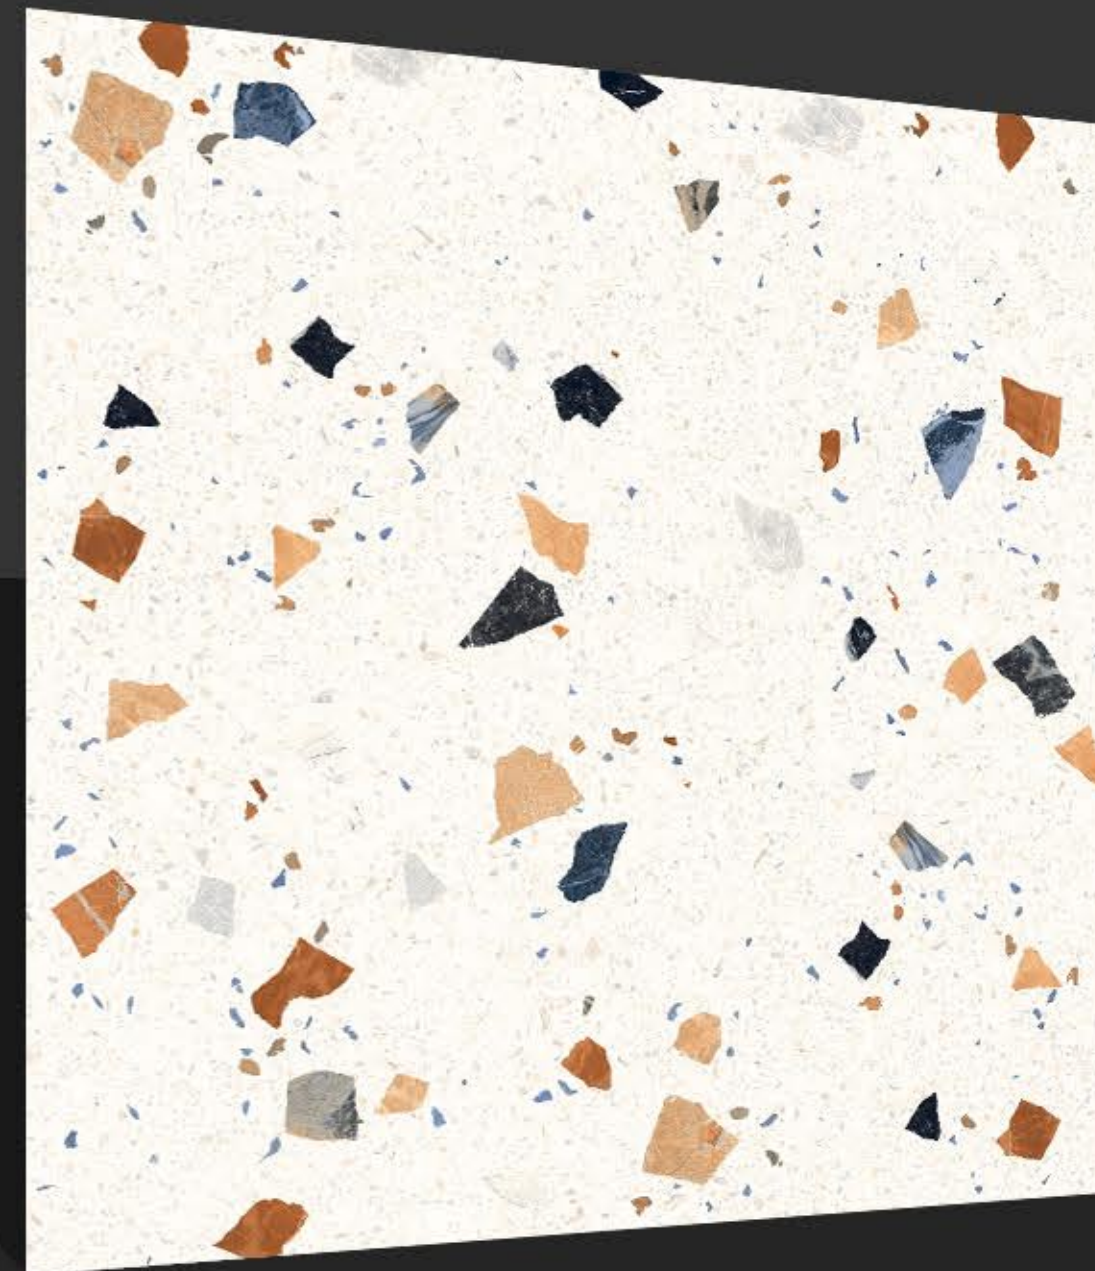

TERRAZO 6021

FINISH
GLOSSY

SIZE
600 X 600 | 600 X 1200 MM